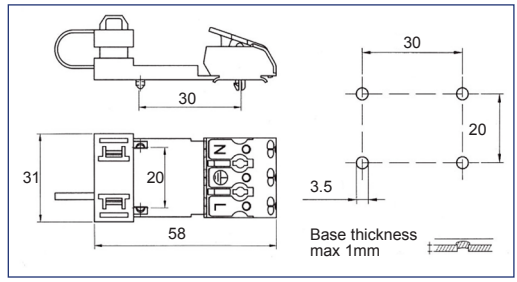

002
PCB TERMINAL
BLOCKS

081
TERMINAL STRIPS

095
WIRE TO BOARD
CONNECTORS

100
CIRCULAR
CONNECTORS

151
IP68 CONNECTORS

158
INTERFACE
MODULES AND
RELAY BASES

Strain relief

Product overview

- Clamps external conductors in lighting fixtures according to EN 60598
- Natural colour PA6
- Relieves strain on cables
- Prevents conductors from twisting
- Protects wire coating from abrasion and friction