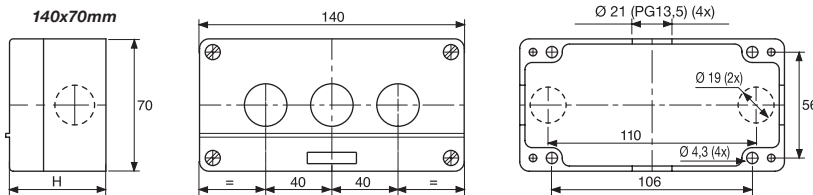

## Mounting Plates

TYPE NO.	BUTTONS
CCSP01	1
CCSP02	2
CCSP03	3
CCSP04	4
CCSP05	5

for 6 button use 2x CCSP03

70x70mm

105x70mm

140x70mm

185x70mm

225x70mm