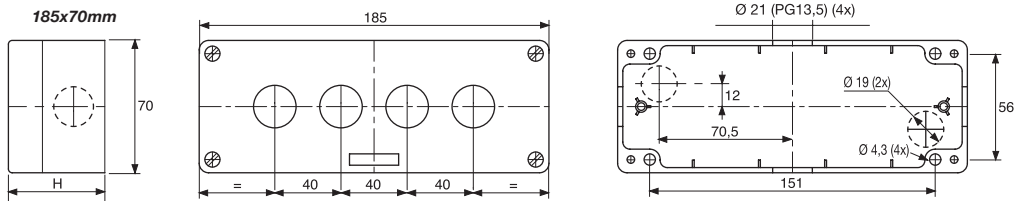

## Mounting Plates

TYPE NO.	BUTTONS
CCSP01	1
CCSP02	2
CCSP03	3
CCSP04	4
CCSP05	5

for 6 button use 2x CCSP03

70x70mm

105x70mm

140x70mm

185x70mm

225x70mm