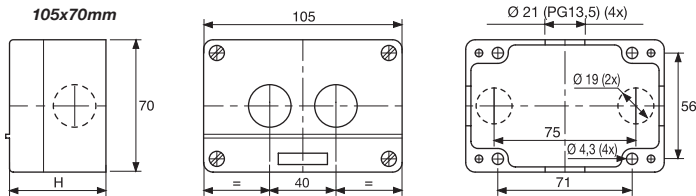

## Mounting Plates

TYPE NO.	BUTTONS
CCSP01	1
CCSP02	2
CCSP03	3
CCSP04	4
CCSP05	5

for 6 button use 2x CCSP03

70x70mm

105x70mm

140x70mm

185x70mm

225x70mm