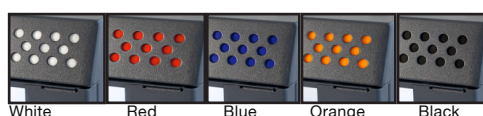

UNIVERSAL ENCLOSURES

HAND HELD CASES

HEAVY DUTY ENCLOSURES

DIN RAIL BOXES

INTERFACE SUPPORTS

CONTROL STATIONS

DIECAST & METAL BOXES

DESKTOP & INSTRUMENT CASES

POTTING BOXES

19" ENCLOSURES

19" CABINETS

DEVELOPMENT BOARDS

CUSTOM SIZED ENCLOSURES

CUSTOM SERVICES

+44 (0)1638 716101
info@camdenboss.com
www.camdenboss.com

We operate a constant improvement policy, our products are subject to change without notice.

Ver 1.0 Iss 2

CAMDENBOSS
ELECTRONICS & ENCLOSURES