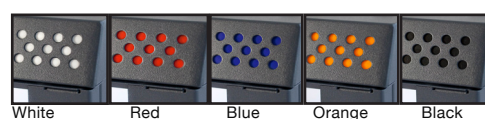

UNIVERSAL ENCLOSURES

HAND HELD CASES

HEAVY DUTY ENCLOSURES

DIN RAIL ENCLOSURES

INTERFACE SUPPORTS

CONTROL STATIONS

DIECAST & METAL ENCLOSURES

DESKTOP & INSTRUMENT CASES

POTTING BOXES

19" ENCLOSURES

19" CABINETS

DEVELOPMENT BOARD ENCLOSURES

CUSTOM SIZED ENCLOSURES

CUSTOM SERVICES